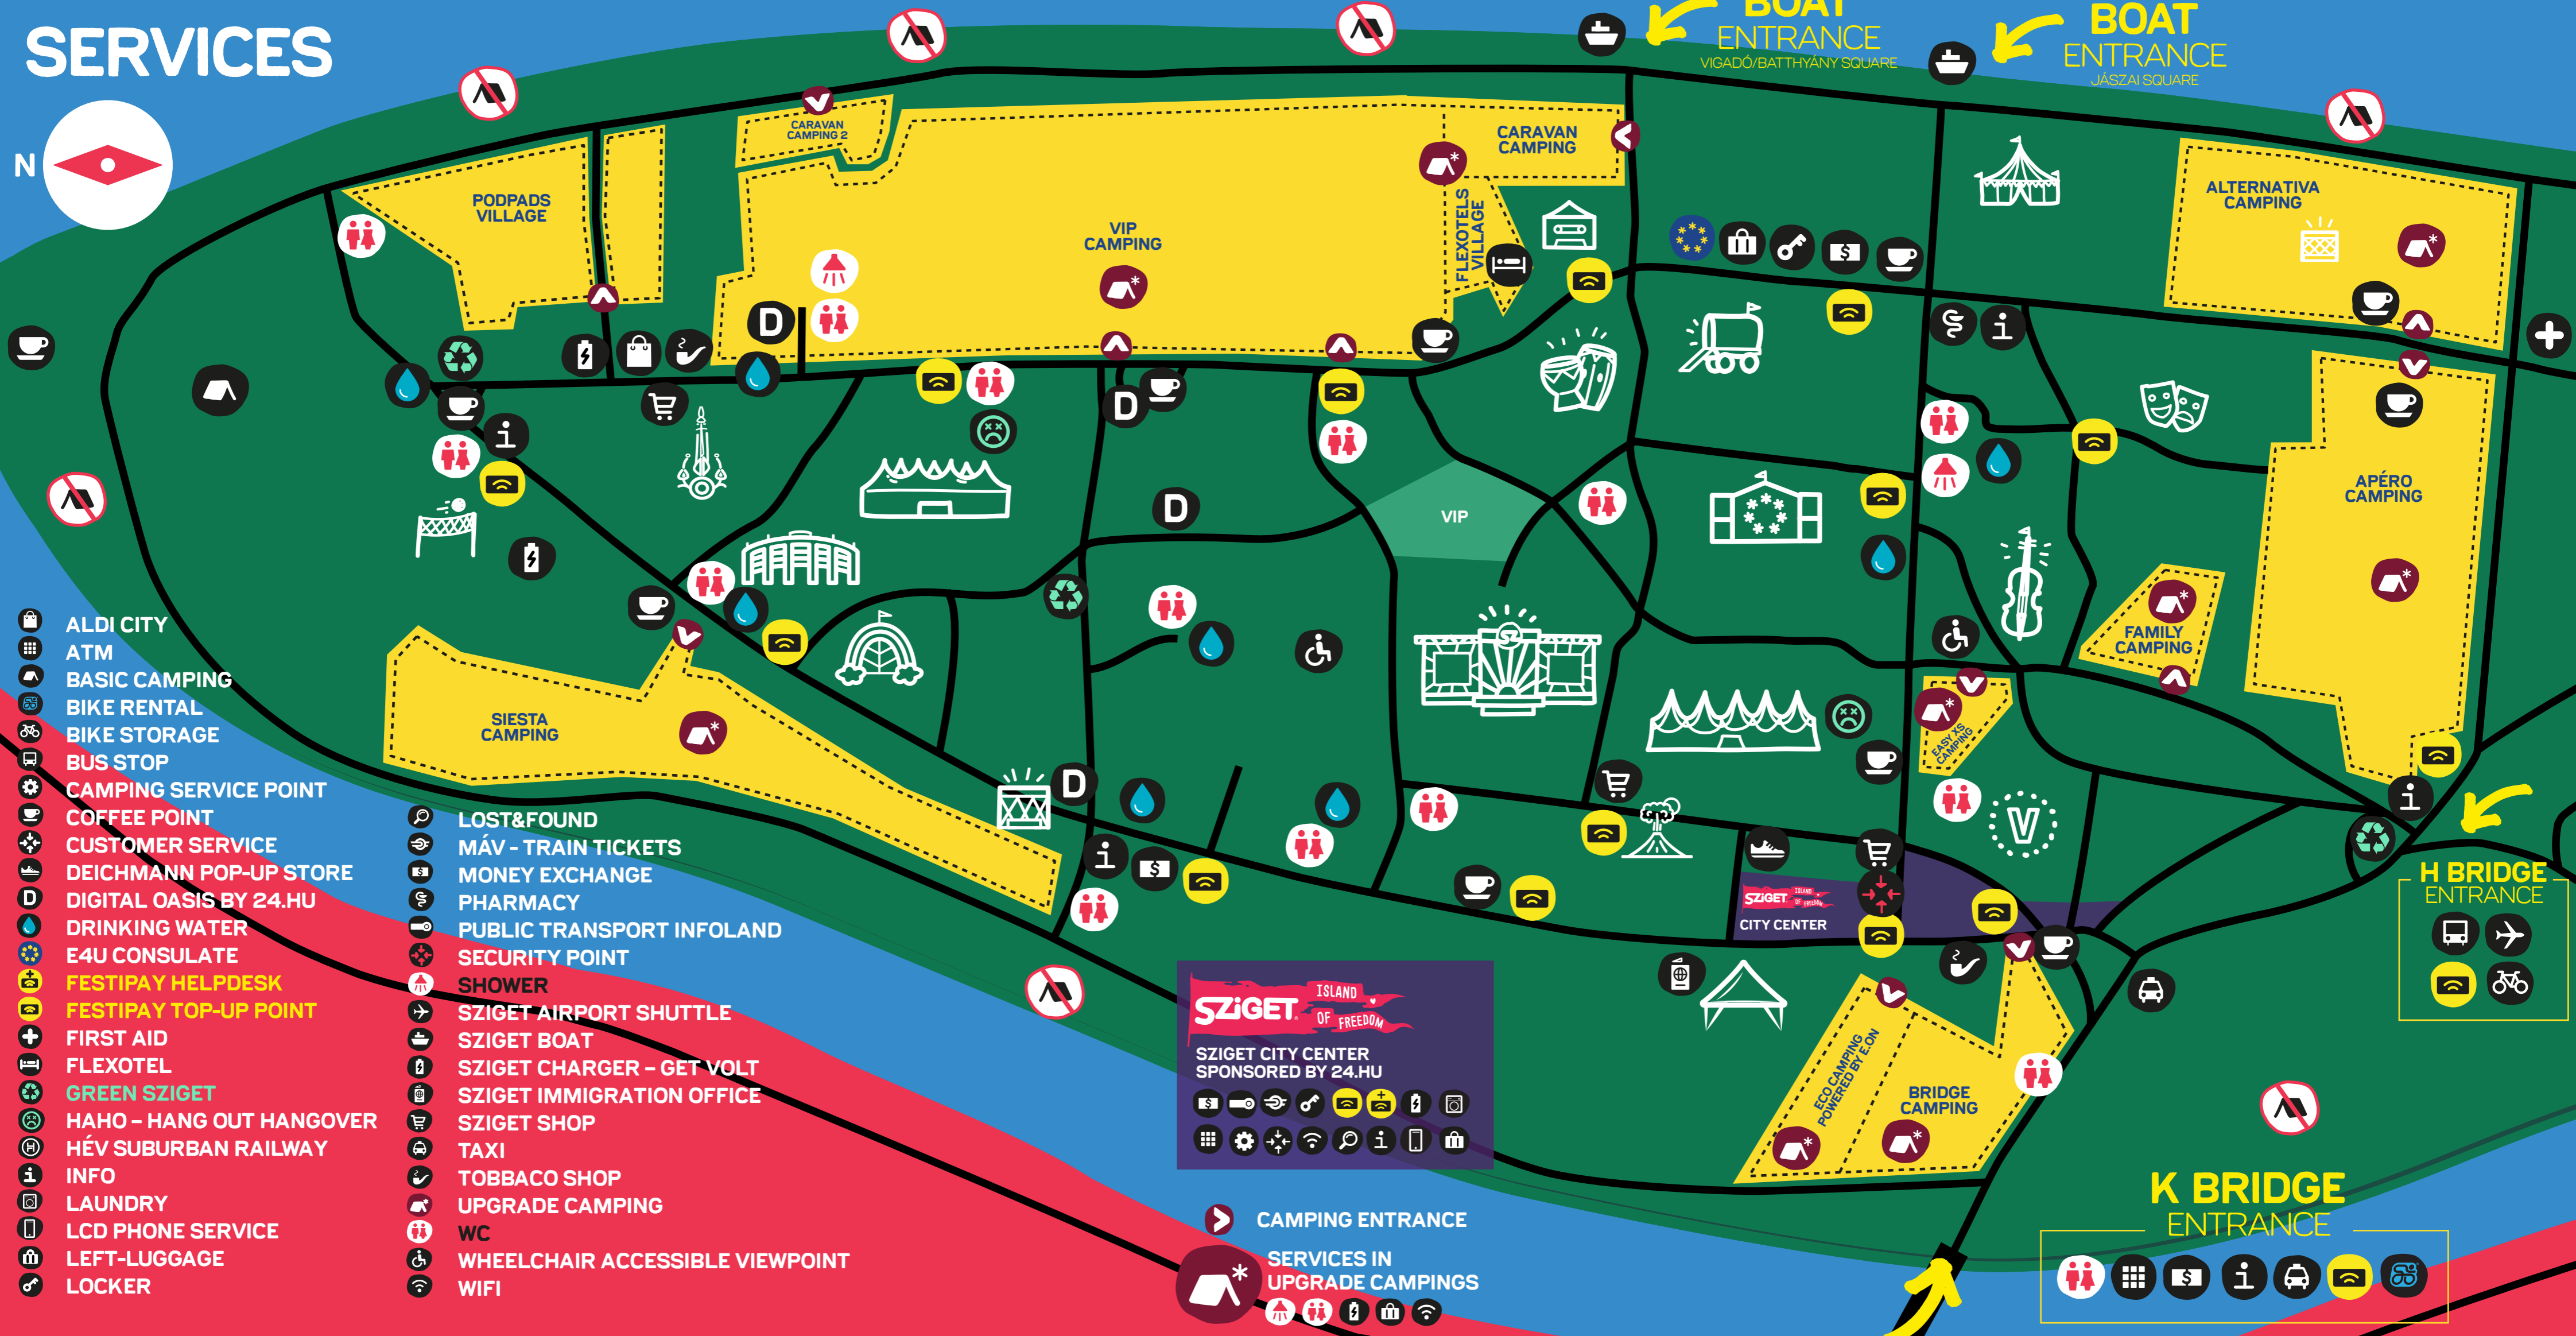

SERVICES

- ALDI CITY
- ATM
- BASIC CAMPING
- BIKE RENTAL
- BIKE STORAGE
- BUS STOP
- CAMPING SERVICE POINT
- COFFEE POINT
- CUSTOMER SERVICE
- DEICHMANN POP-UP STORE
- DIGITAL OASIS BY 24.HU
- DRINKING WATER
- E4U CONSULATE
- FESTIPAY HELPDESK
- FESTIPAY TOP-UP POINT
- FIRST AID
- FLEXOTEL
- GREEN SZIGET
- HAHO - HANG OUT HANGOVER
- HÉV SUBURBAN RAILWAY
- INFO
- LAUNDRY
- LCD PHONE SERVICE
- LEFT-LUGGAGE
- LOCKER

- LOST&FOUND
- MÁV - TRAIN TICKETS
- MONEY EXCHANGE
- PHARMACY
- PUBLIC TRANSPORT INFOLAND
- SECURITY POINT
- SHOWER
- SZIGET AIRPORT SHUTTLE
- SZIGET BOAT
- SZIGET CHARGER - GET VOLT
- SZIGET IMMIGRATION OFFICE
- SZIGET SHOP
- TAXI
- TOBBACO SHOP
- UPGRADE CAMPING
- WC
- WHEELCHAIR ACCESSIBLE VIEWPOINT
- WIFI

SZIGET ISLAND OF FREEDOM

SZIGET CITY CENTER
SPONSORED BY 24.HU

CAMPING ENTRANCE

SERVICES IN UPGRADE CAMPINGS

K BRIDGE ENTRANCE

H BRIDGE ENTRANCE

BOAT ENTRANCE
VIGADÓ/BATTHYÁNY SQUARE

BOAT ENTRANCE
JÁSZAI SQUARE

K BRIDGE ENTRANCE

H BRIDGE ENTRANCE

N

PODPADS VILLAGE

CARAVAN CAMPING 2

CARAVAN CAMPING

VIP CAMPING

FLEXOTELS VILLAGE

ALTERNATIVA CAMPING

APÉRO CAMPING

FAMILY CAMPING

SIESTA CAMPING

VIP

CITY CENTER

ECO CAMPING
POWERED BY E.ON

BRIDGE CAMPING

SZIGET ISLAND OF FREEDOM

SZIGET CITY CENTER
SPONSORED BY 24.HU

CAMPING ENTRANCE

SERVICES IN UPGRADE CAMPINGS

K BRIDGE ENTRANCE

H BRIDGE ENTRANCE

BOAT ENTRANCE
VIGADÓ/BATTHYÁNY SQUARE

BOAT ENTRANCE
JÁSZAI SQUARE